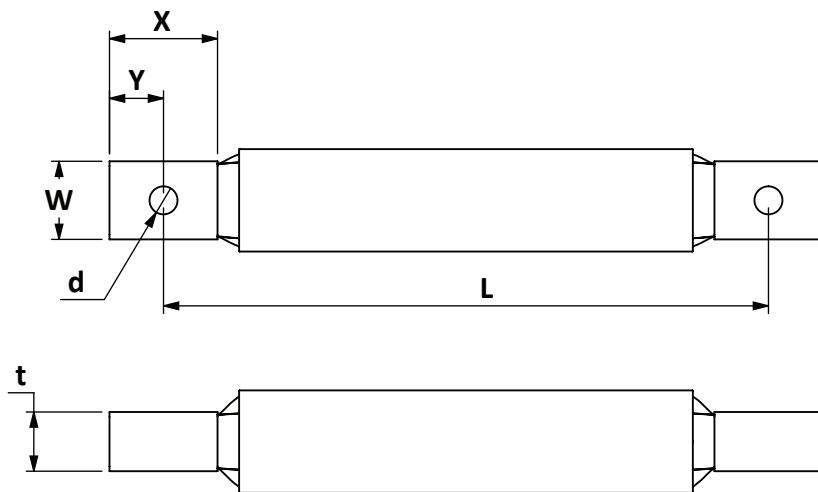

AIR COOLED CABLES

power cables for resistance welding, heating and bus bar systems

- Single wire Cu-ETP UNI EN 13602 - Ø 0,20 mm
- Twisted bare copper cable
- Tubular tin-plated copper terminals
- Textile reinforced rubber tube insulation
- Special insulation on demand
- Water cooled on demand
- Current loads following IEC 439

custom and standard solutions

Code	Cross-Section	W	X	Y	t	Ød	Drilling	Current load
	mm ²							ΔT 50°C
dimensions in mm								
ACC 150 - L	150	32	50	16	8	13	P1	520
ACC 200 - L	200	32	50	16	10	13	P1	620
ACC 300 - L	300	32	50	16	14	13	P1	780
ACC 400 - L	400	32	50	16	18	13	P1	920
ACC 500 - L	500	32	50	16	22	13	P1	1060
ACC 600 - L	600	32	50	16	26	13	P1	1200
ACC 800 - L	800	40	50	20	29	12	P1	1470